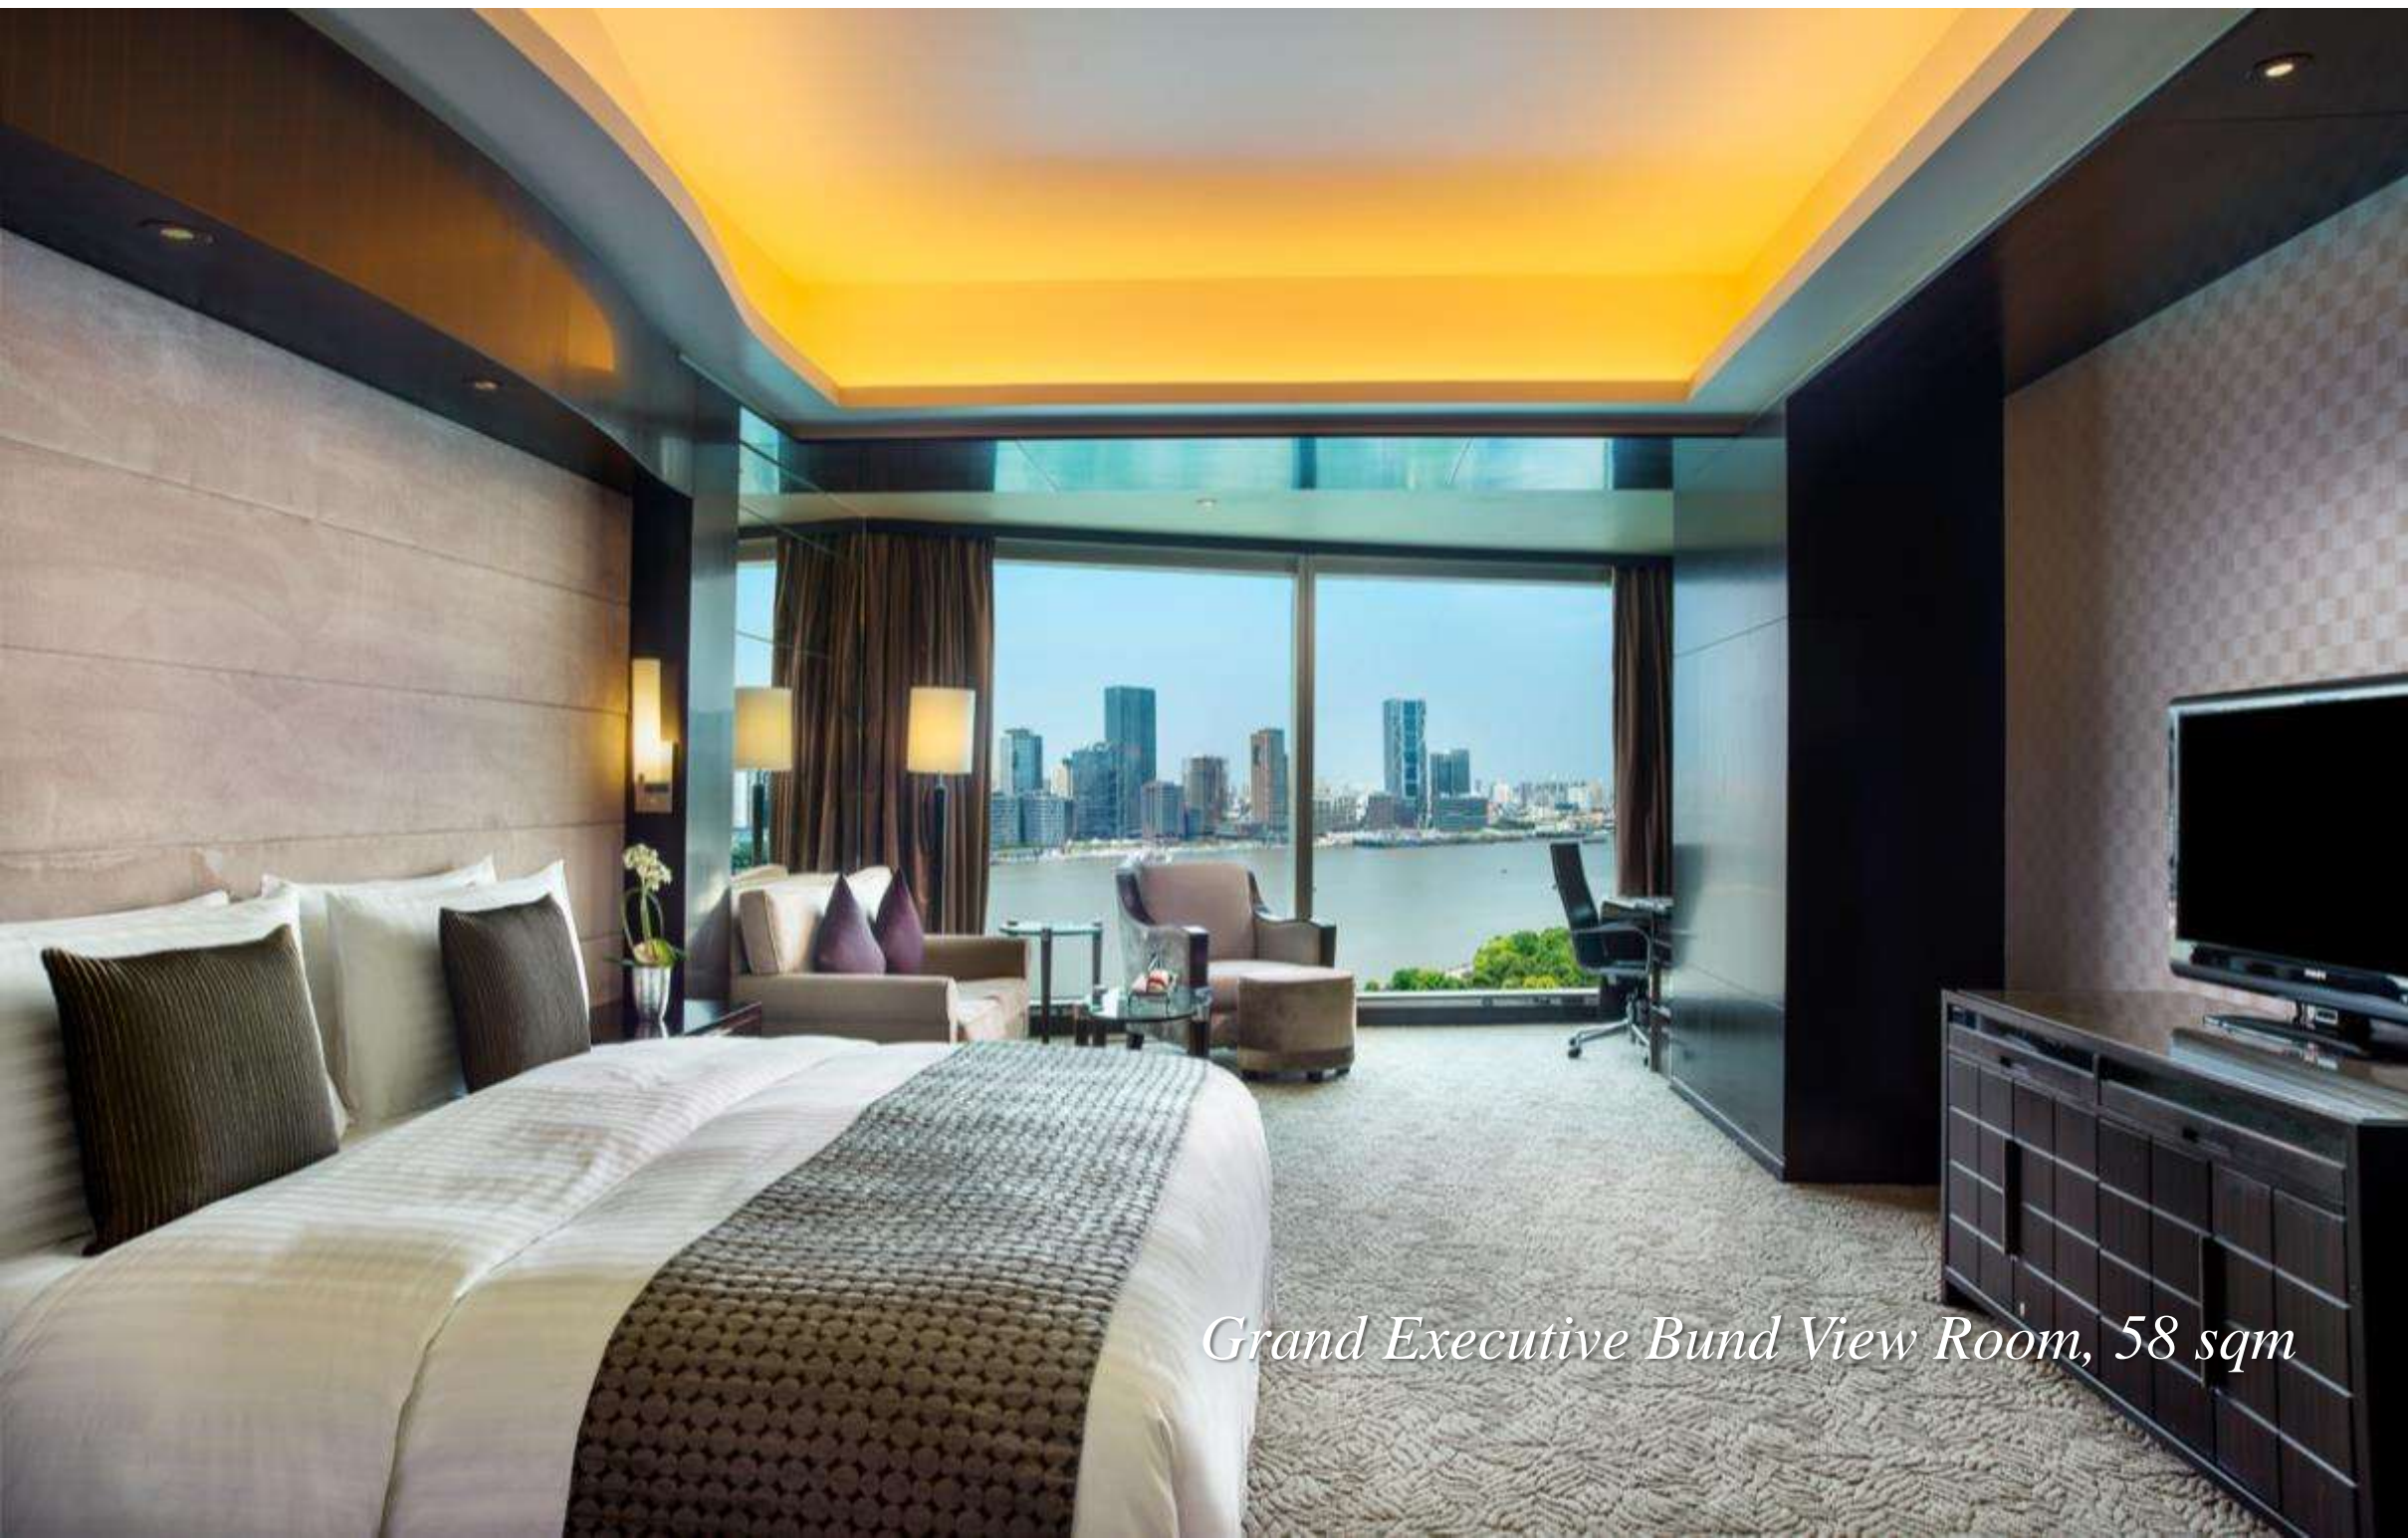

Kempinski

1. GUESTROOMS & SUITES

Lobby, guestsrooms, suites and executive lounge

GRAND KEMPINSKI HOTEL SHANGHAI
GUESTROOMS & SUITES

Kempinski

Grand Lobby

GRAND KEMPINSKI HOTEL SHANGHAI
GUESTROOMS & SUITES

Kempinski

Superior City View Room, 43 sqm

GRAND KEMPINSKI HOTEL SHANGHAI
GUESTROOMS & SUITES

Kempinski

Grand Executive Bund View Room, 58 sqm

GRAND KEMPINSKI HOTEL SHANGHAI
GUESTROOMS & SUITES

Kempinski

Diplomatic Suite, 88 sqm