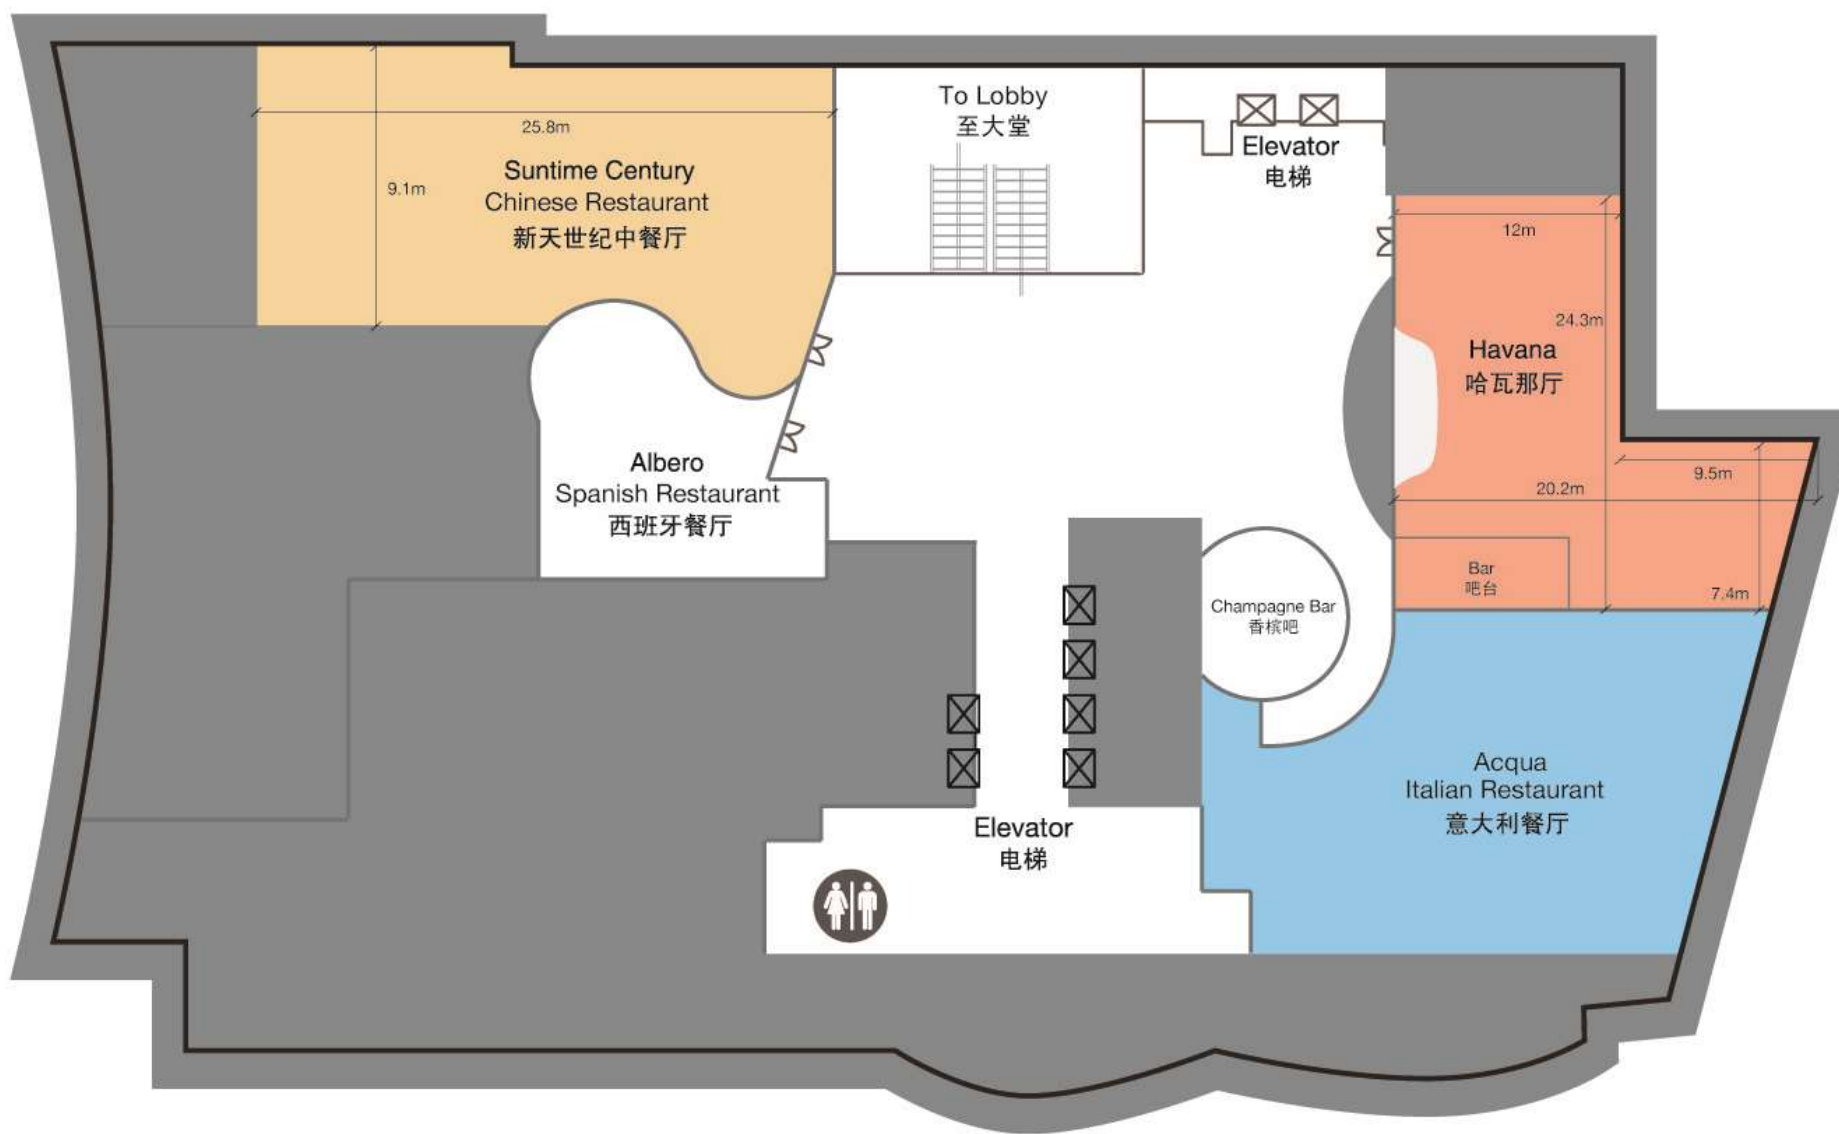

GRAND KEMPINSKI HOTEL SHANGHAI
EVENT SPACE

Kempinski

Songshan Room, 97 sqm

GRAND KEMPINSKI HOTEL SHANGHAI
EVENT SPACE

Kempinski

Pre Function Lobby, 478 sqm

GRAND KEMPINSKI HOTEL SHANGHAI
EVENT SPACE

Kempinski

Crystal Foyer, 200 sqm

GRAND KEMPINSKI HOTEL SHANGHAI
EVENT SPACE

Kempinski

Grand Kempinski Hotel
Shanghai
CHINA
上海凯宾斯基大酒店

Putuoshan Room 10, 136 sqm

Floor Plan of 2nd Floor

GRAND KEMPINSKI HOTEL SHANGHAI
EVENT SPACE

Kempinski

Havana, 318 sqm

GRAND KEMPINSKI HOTEL SHANGHAI
EVENT SPACE

Kempinski

Suntime, 320 sqm

4. The Spa

Relaxation in the middle of the busy city

GRAND KEMPINSKI HOTEL SHANGHAI
THE SPA