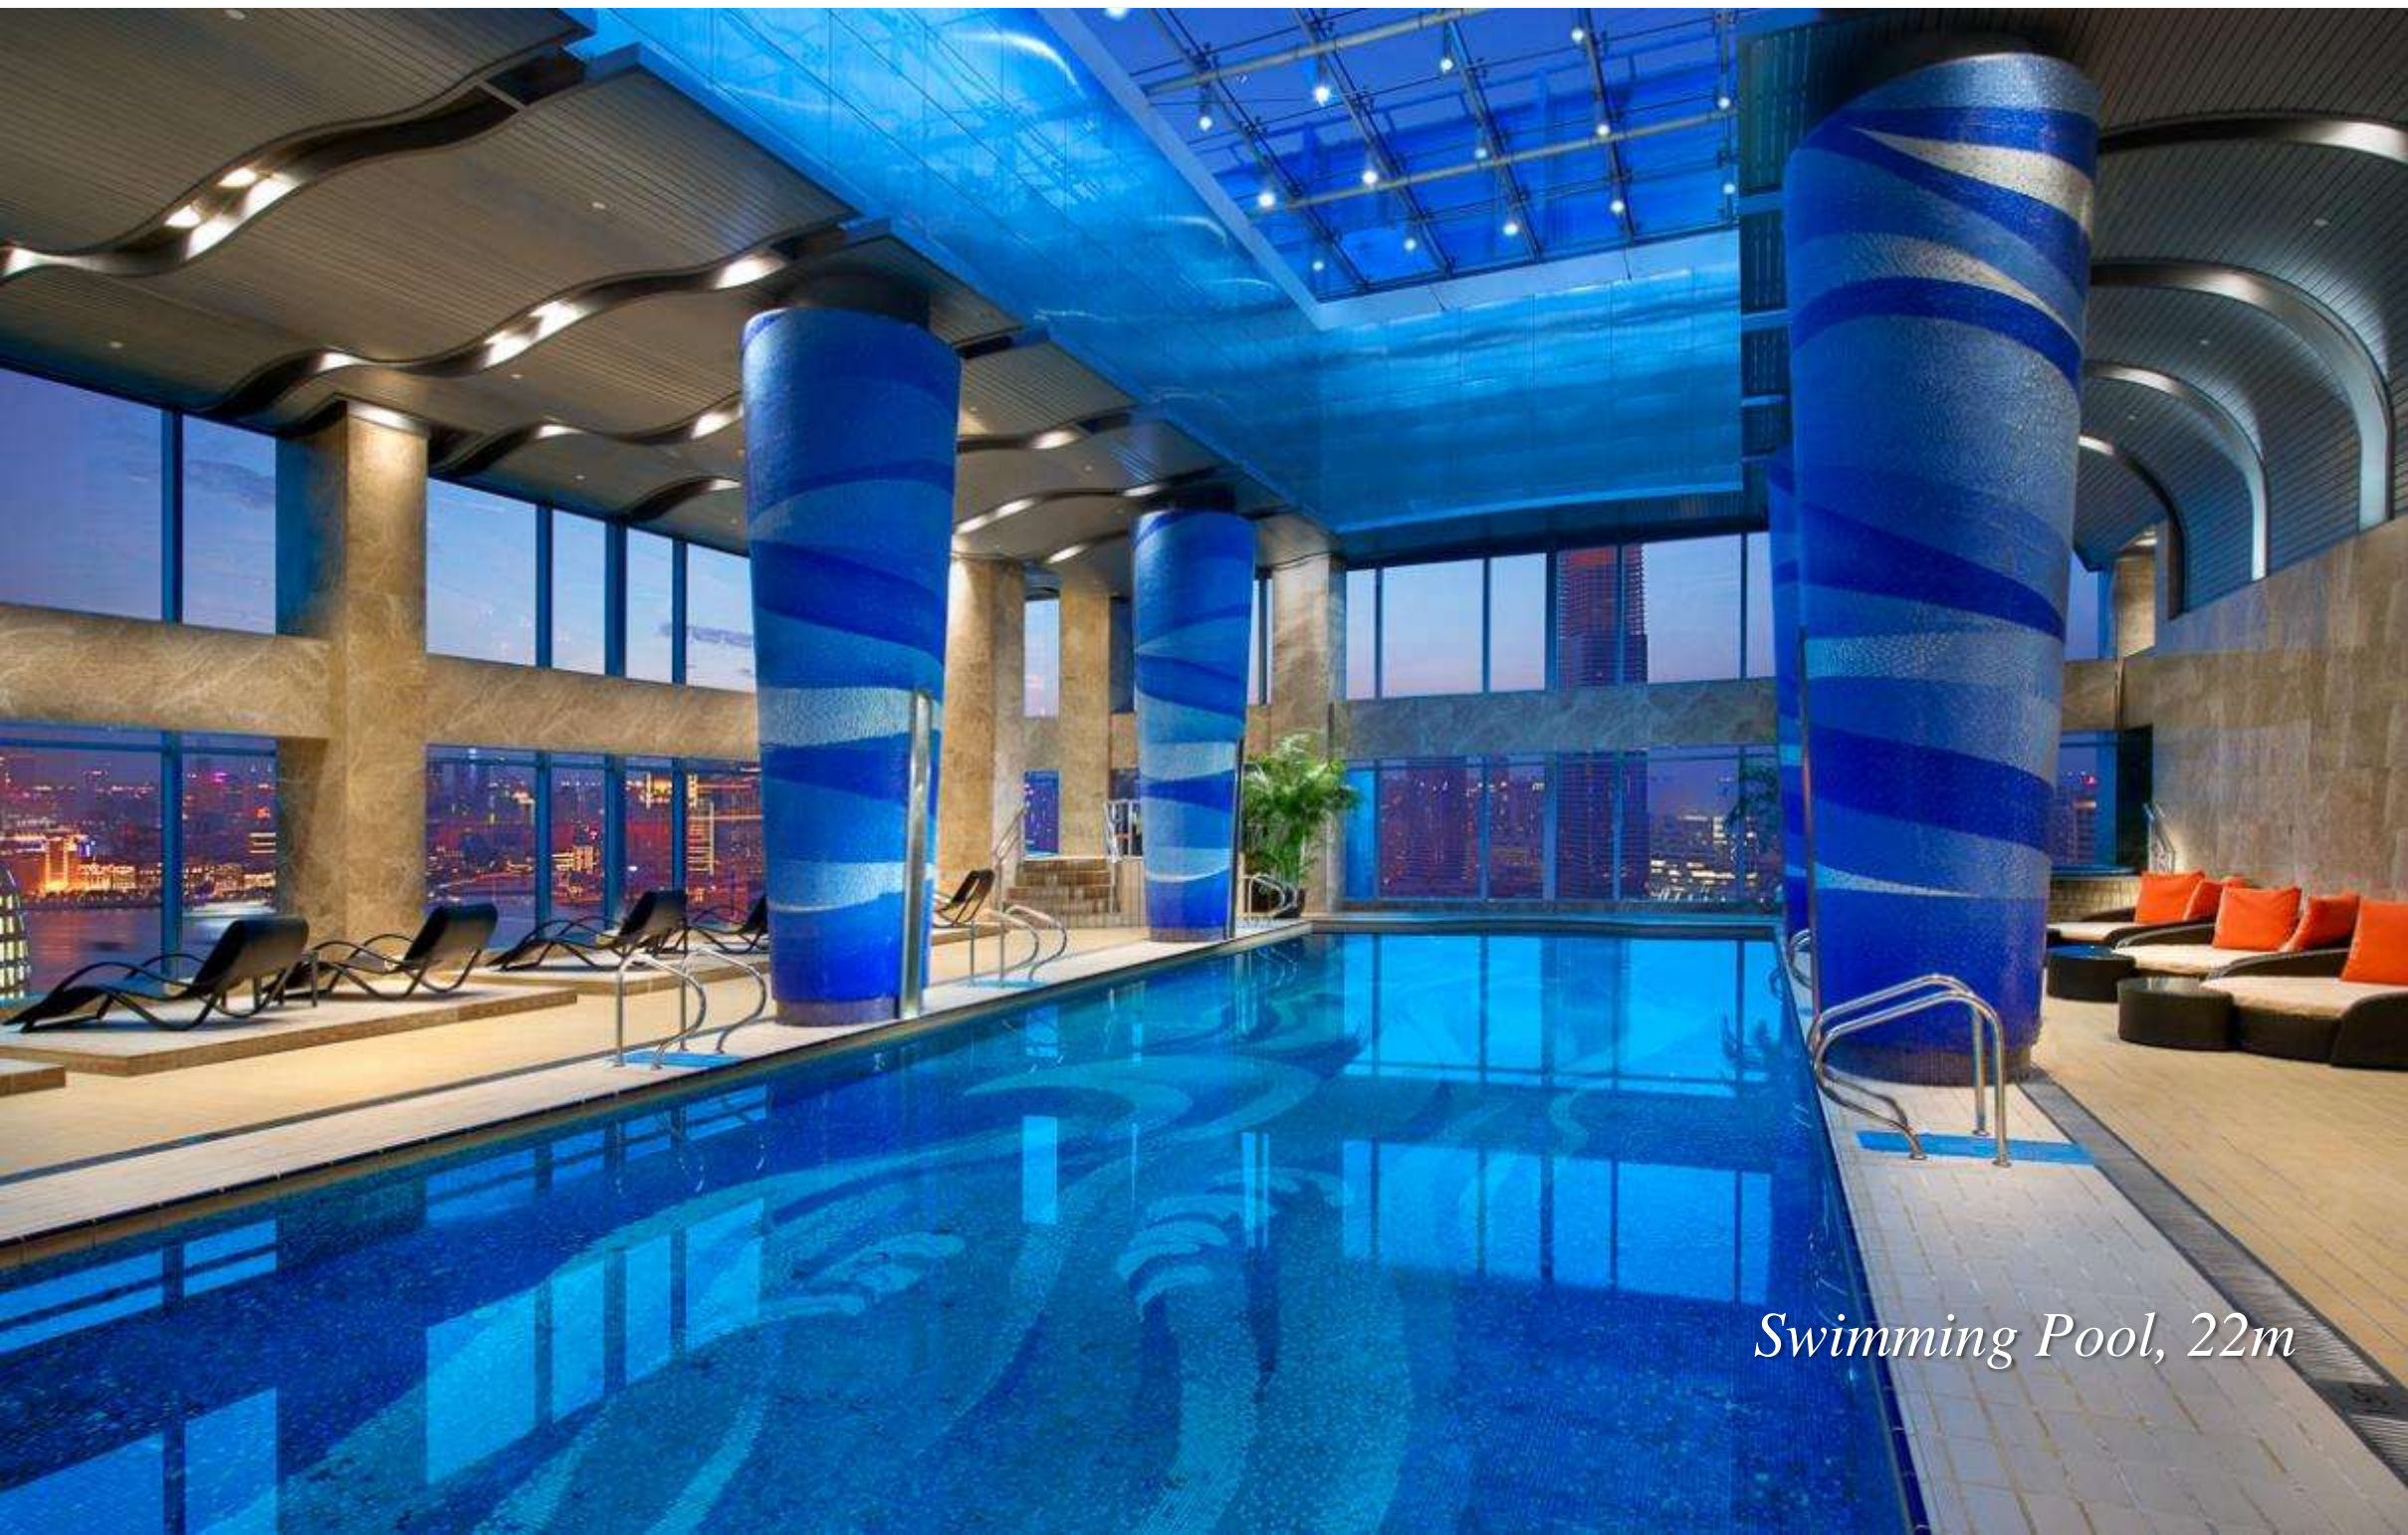

Kempinski

Havana, 318 sqm

GRAND KEMPINSKI HOTEL SHANGHAI
EVENT SPACE

Kempinski

Suntime, 320 sqm

4. The Spa

Relaxation in the middle of the busy city

GRAND KEMPINSKI HOTEL SHANGHAI
THE SPA

Kempinski

Swimming Pool, 22m

GRAND KEMPINSKI HOTEL SHANGHAI
THE SPA

Kempinski

The Gym

GRAND KEMPINSKI HOTEL SHANGHAI
THE SPA

Kempinski

Private Spa Room